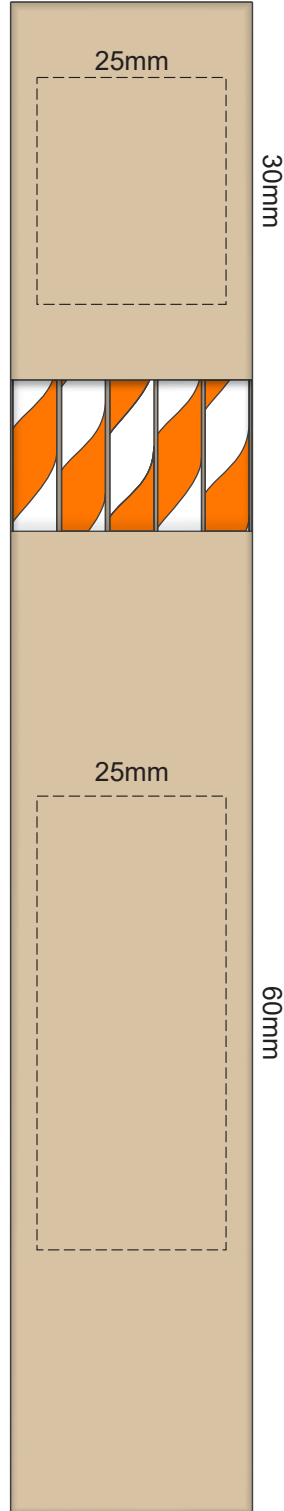

100% of Actual Size
Pad Print (one colour)

100% of Actual Size
Digital Packaging Print

Artwork will be printed directly onto the product via CMYK printing (no white), colours will not be vibrant due to white ink not being available for this process.

100% of Actual Size
Digital Label

Blue Line = The SIGNIFICANT PRINT AREA
(Keep all critical images & text within this box)

Black Line = Maximum print area

Pink Line = Bleed off to here