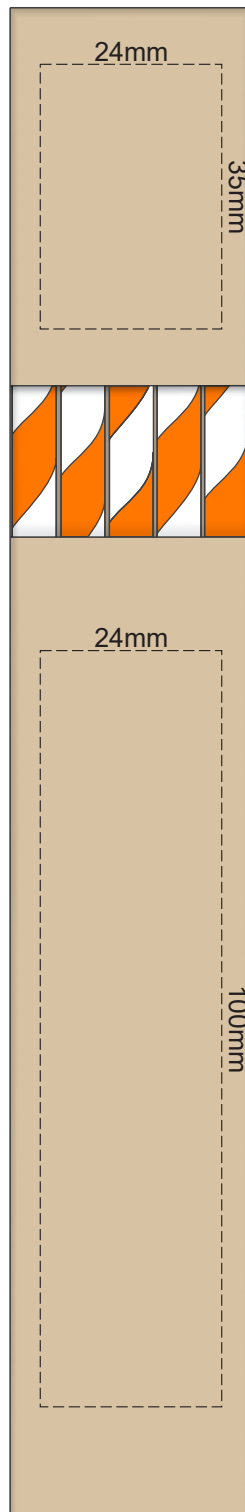

100% of Actual Size
Pad Print (one colour)

100% of Actual Size
Digital Packaging Print

Artwork will be printed directly onto the product via CMYK printing (no white), colours will not be vibrant due to white ink not being available for this process.

100% of Actual Size
Digital Label

Blue Line = The SIGNIFICANT PRINT AREA
(Keep all critical images & text within this box)

Black Line = Maximum print area

Pink Line = Bleed off to here