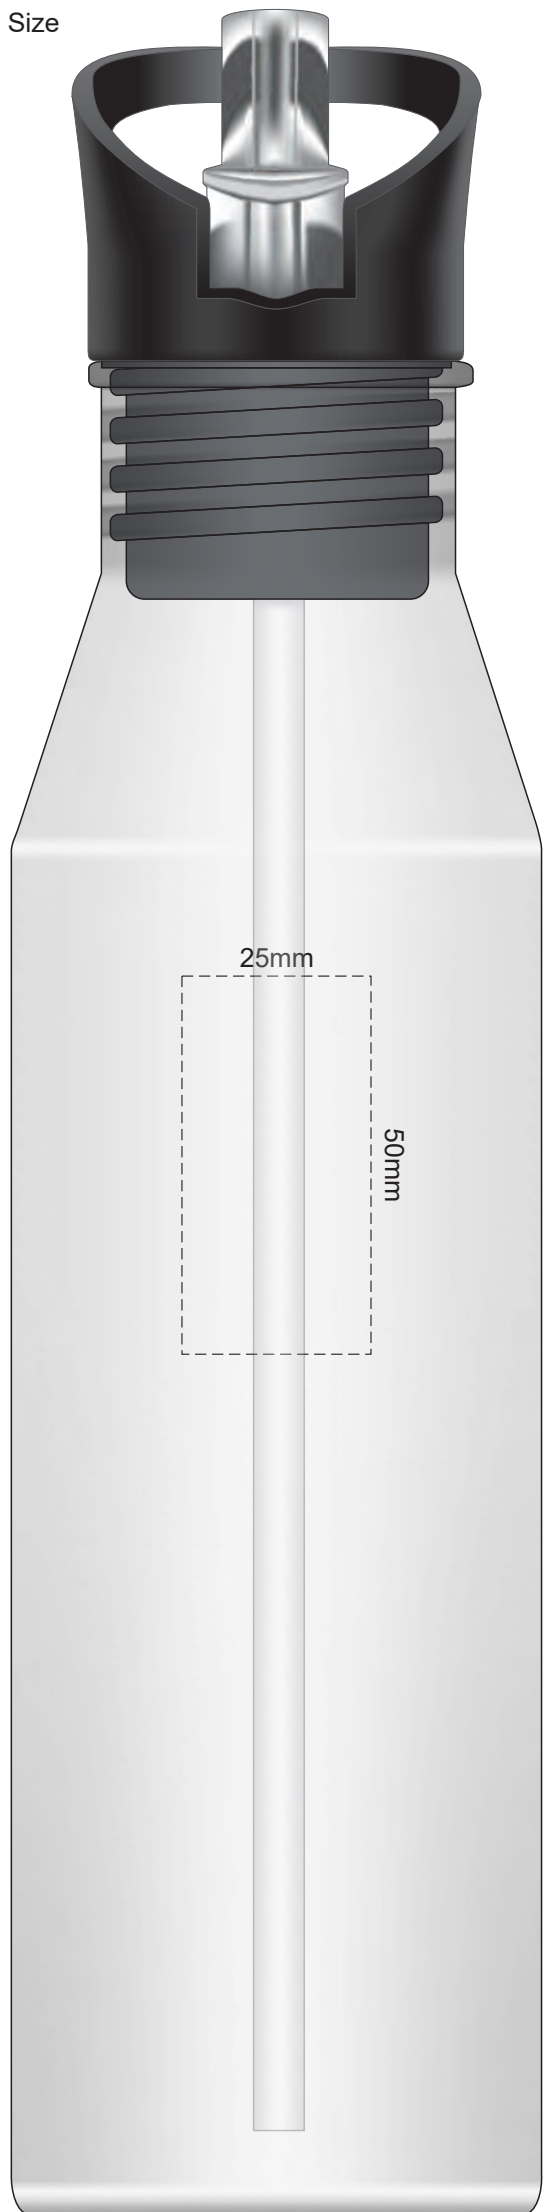

100% of Actual Size
Pad Print

90% of Actual Size
Screen Print

170mm

Approximately 25mm Unprintable area

Approximately 25mm Unprintable area

140mm

Red Line = Exact opposites of the product
(centre artwork to the red line)

90% of Actual Size
Rotary Digital
(Gloss Finish)

215mm

Approximately 2.5mm unprintable area

Approximately 2.5mm unprintable area

156mm

Red Line = Exact opposites of the product
(centre artwork to the red line)

100% of Actual Size
Pad Print (one colour)

50mm

CARABINEER LID

SIPPER LID